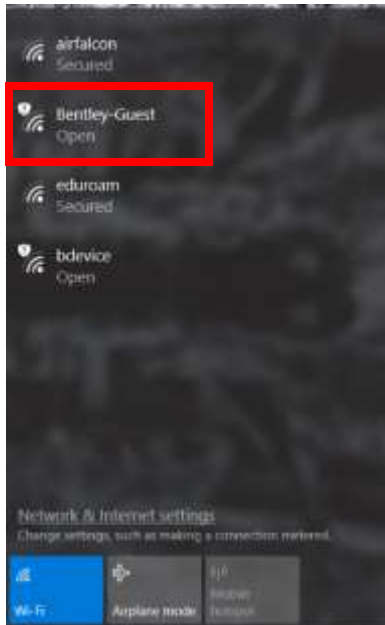

Connecting to Bentley-Guest wireless network

Bentley-Guest will allow your guests up to 24 hours of connectivity without re-authenticating. Below are instructions for your guests to connect to the Bentley-Guest wireless network.

- On your computer or device, click on the wireless network ***Bentley-Guest***

- You will then be asked to accept the terms of use and Log In

- Once you check *I accept the terms of use* and click *Log In*, your guests' wireless device will have access to the **Bentley-Guest** wireless network for 24-hours. After 24-hours, you will have to accept the terms of use and Log In again.