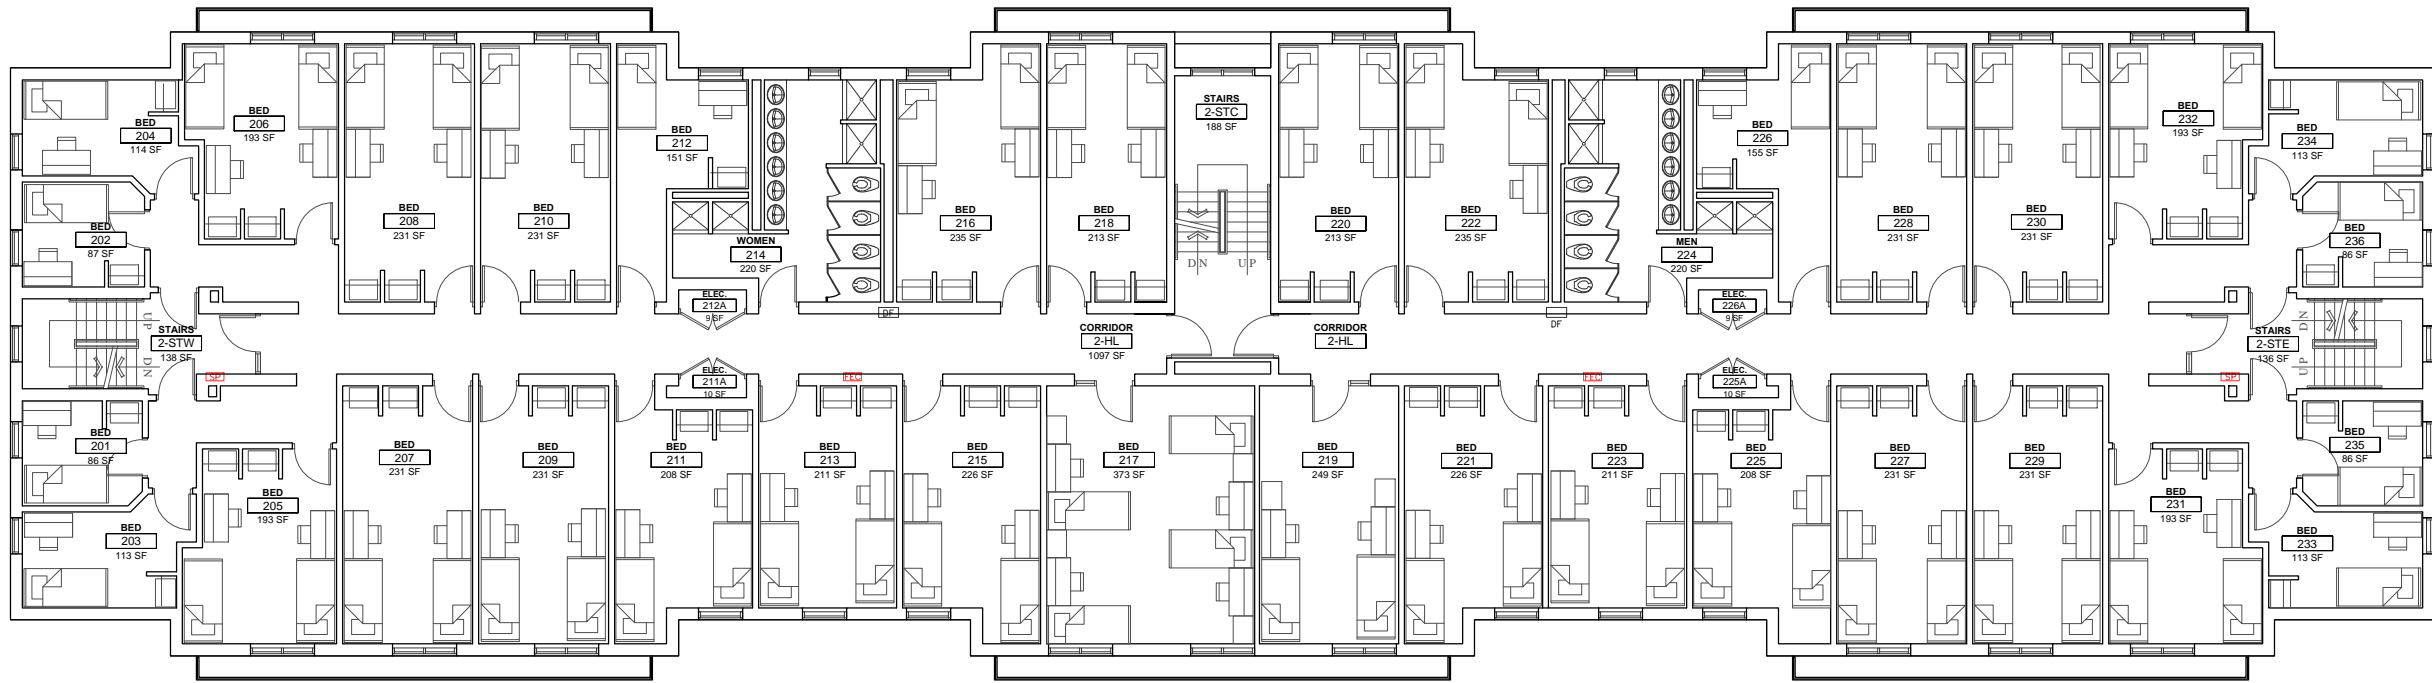

GROSS SF.
FL-00
 10585 SF

TITLE GROUND FLOOR FLOOR PLAN	BUILDING MILLER HALL	SAVED LAST 2018-03-21 NLESSARD
00	FILE MIL_00	SCALE 1/16" = 1'-0"

GROSS SF.
FL-01
 10052 SF

GROSS SF.
FL-02
10028 SF

GROSS SF.
FL-03
 10028 SF

TITLE THIRD FLOOR FLOOR PLAN	BUILDING MILLER HALL	SAVED LAST 2018-03-21 NLESSARD
03	FILE MIL_03	SCALE 1/16" = 1'-0"

GROSS SF.
FL-04
 10028 SF

GROSS SF.
FL-05
 10052 SF