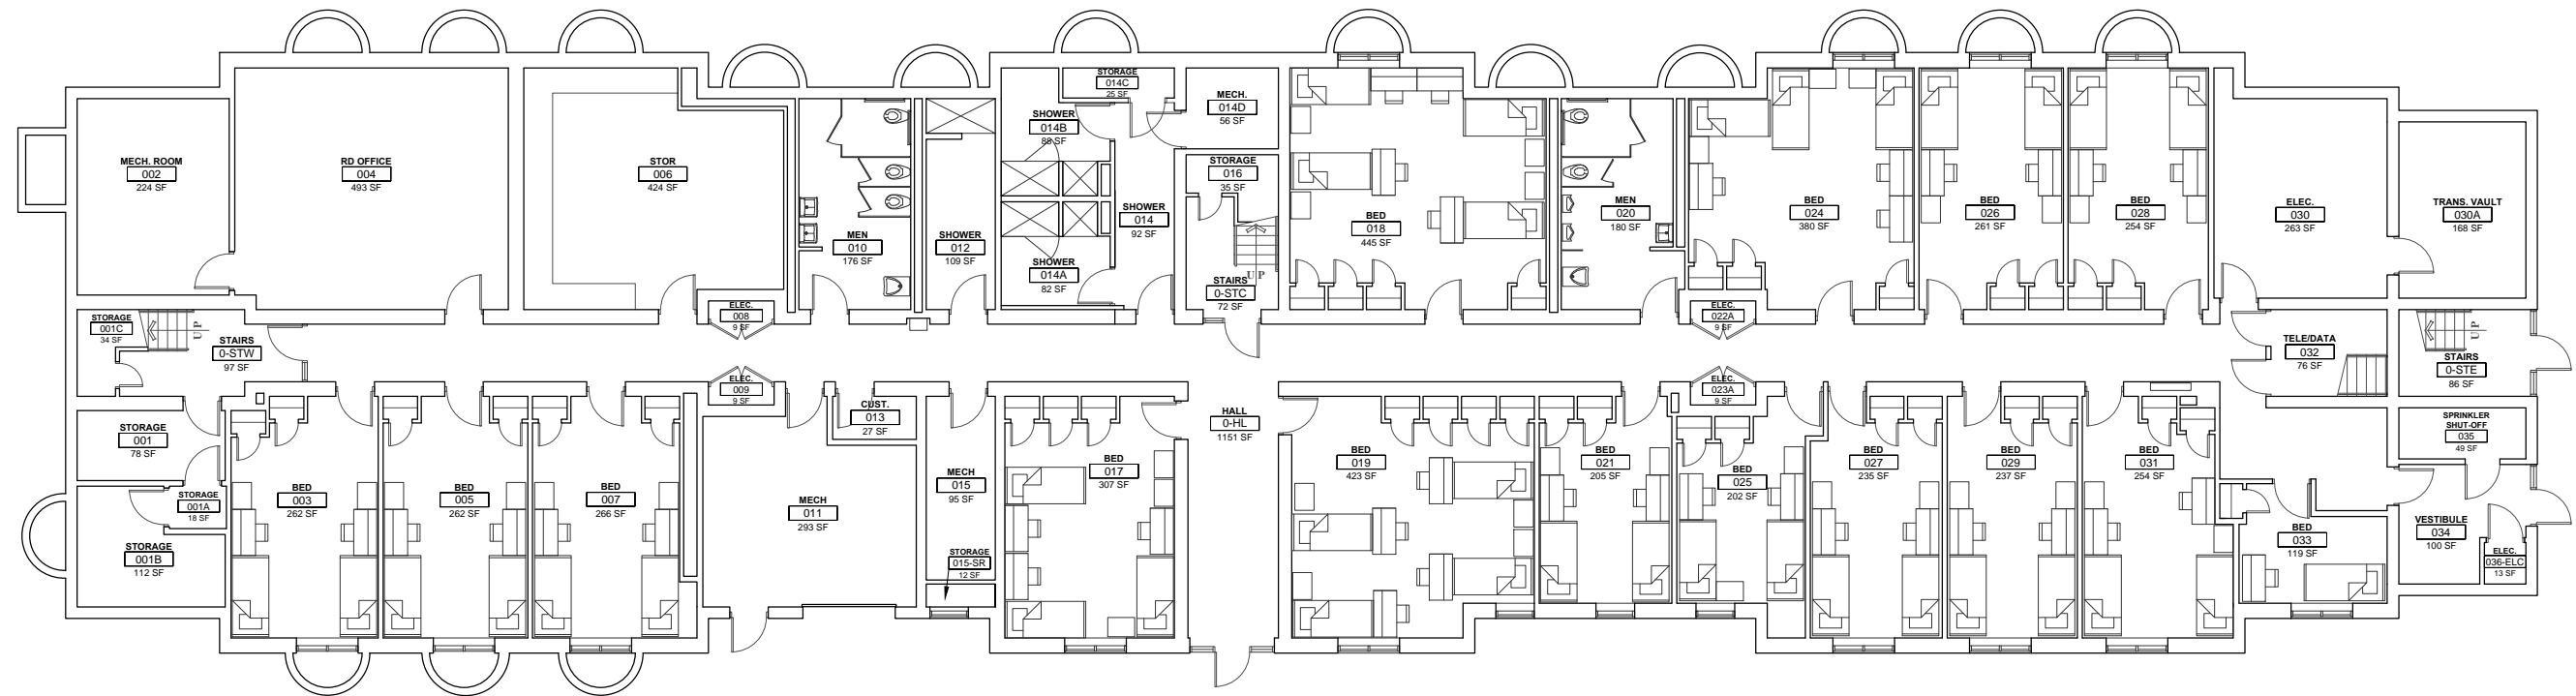

GROSS SF.
FL-00
 10585 SF

TITLE GROUND FLOOR FLOOR PLAN	BUILDING MILLER HALL	SAVED LAST 2018-03-21 NLESSARD
00	FILE MIL_00	SCALE 1/16" = 1'-0"

GROSS SF.
FL-01
 10052 SF

GROSS SF.
FL-02
10028 SF

GROSS SF.
FL-03
 10028 SF

TITLE THIRD FLOOR FLOOR PLAN	BUILDING MILLER HALL	SAVED LAST 2018-03-21 NLESSARD
03	FILE MIL_03	SCALE 1/16" = 1'-0"

GROSS SF.
FL-04
 10028 SF

GROSS SF.
FL-05
 10052 SF