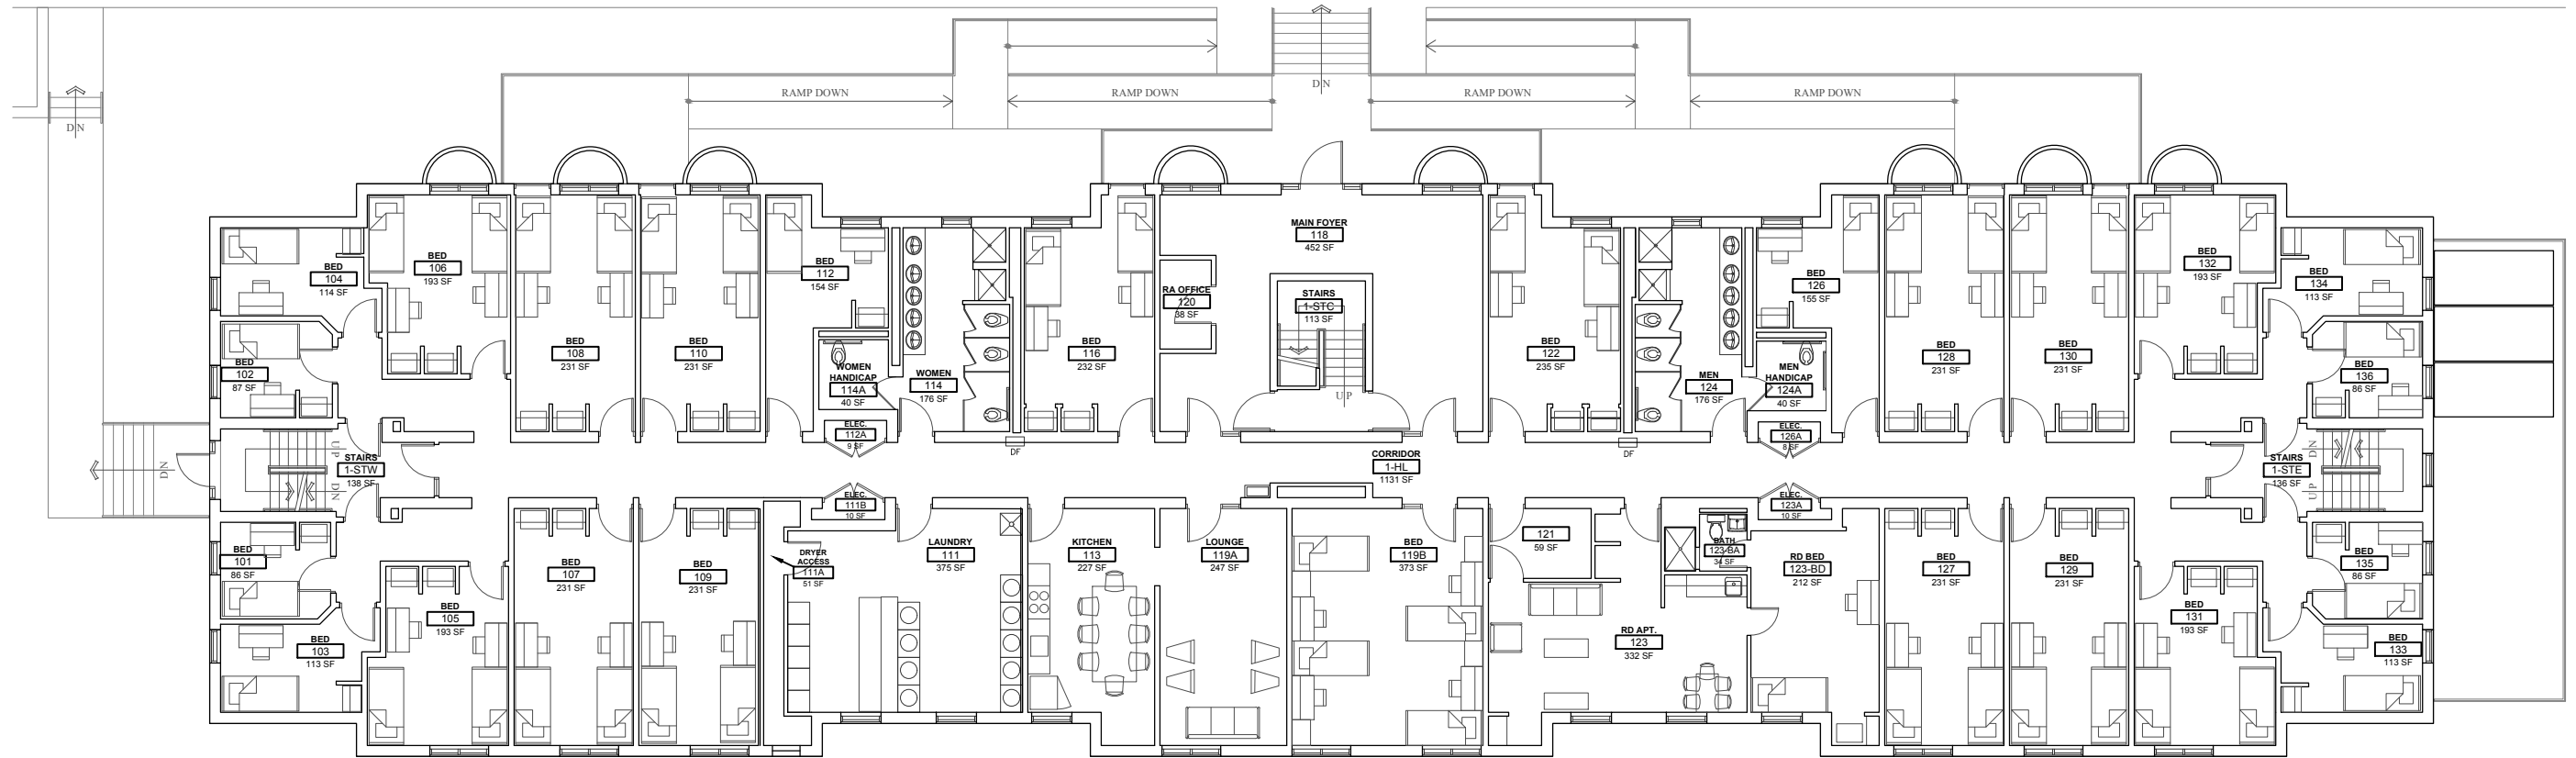

GROSS SF.
FL-00
 10585 SF

TITLE GROUND FLOOR FLOOR PLAN	BUILDING MILLER HALL	SAVED LAST 2018-03-21 NLESSARD
00	FILE MIL_00	SCALE 1/16" = 1'-0"

GROSS SF.
FL-01
 10052 SF

GROSS SF.
FL-02
10028 SF

GROSS SF.
FL-03
 10028 SF

TITLE THIRD FLOOR FLOOR PLAN	BUILDING MILLER HALL	SAVED LAST 2018-03-21 NLESSARD
03	FILE MIL_03	SCALE 1/16" = 1'-0"

GROSS SF.
FL-04
 10028 SF

GROSS SF.
FL-05
 10052 SF