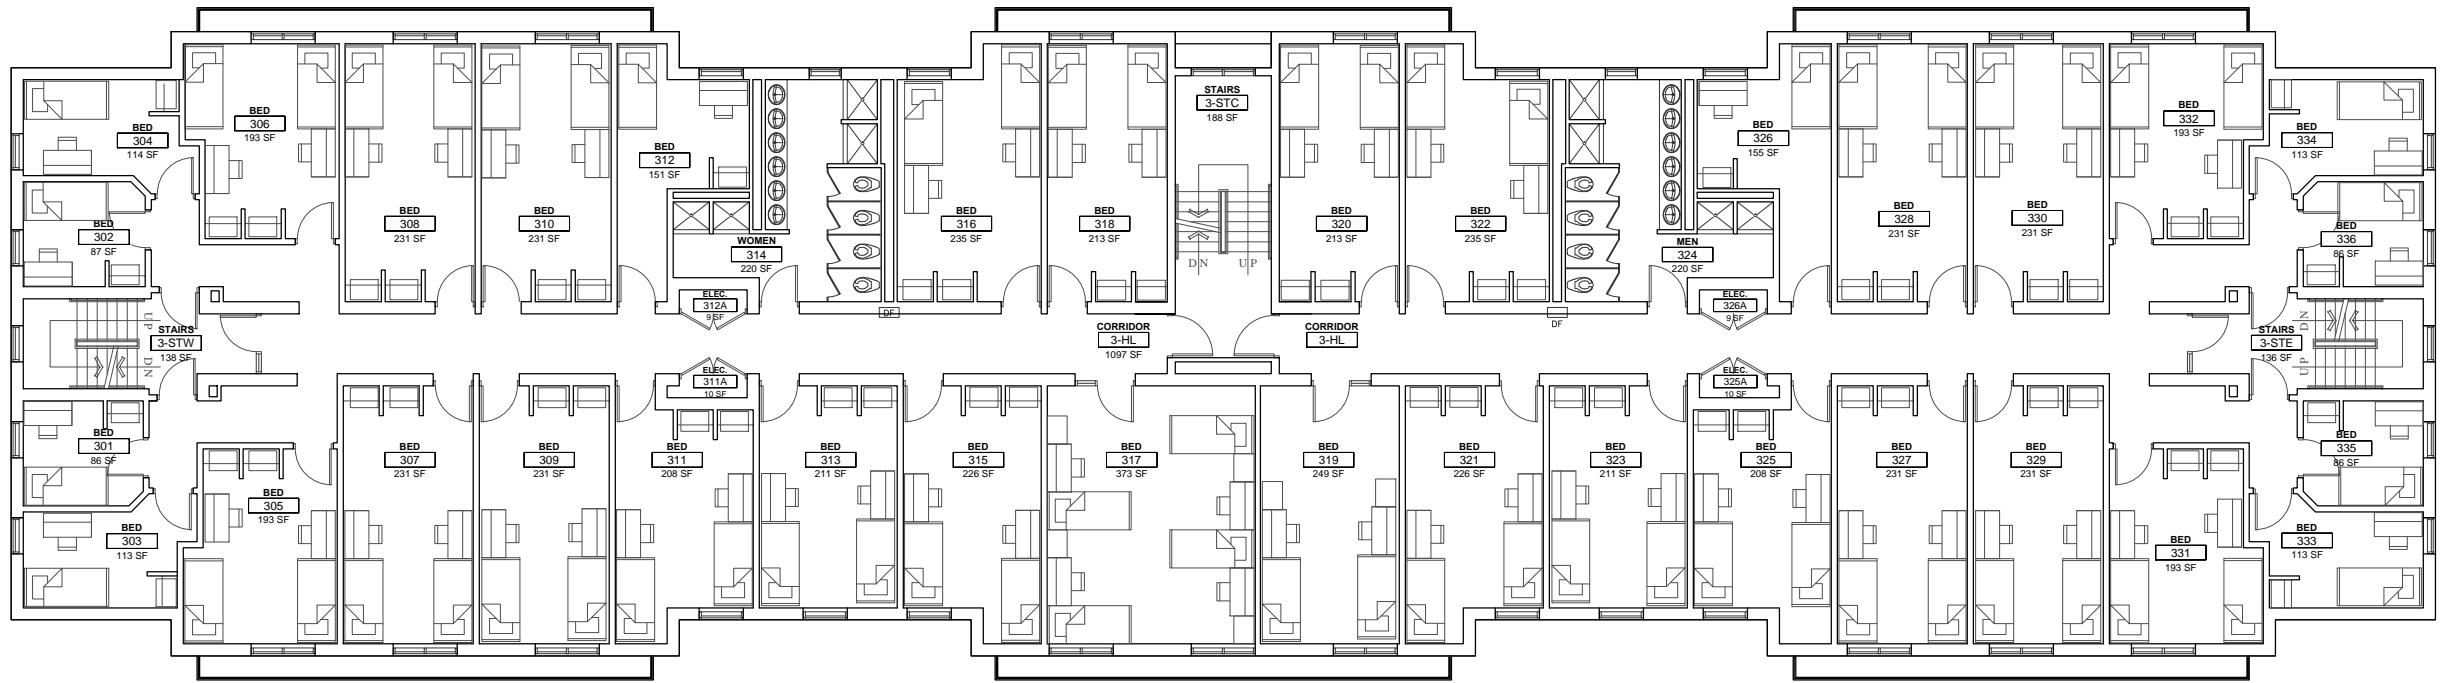

GROSS SF.
FL-00
 10585 SF

TITLE GROUND FLOOR FLOOR PLAN	BUILDING MILLER HALL	SAVED LAST 2018-03-21 NLESSARD
00	FILE MIL_00	SCALE 1/16" = 1'-0"

GROSS SF.
FL-01
 10052 SF

GROSS SF.
FL-02
10028 SF

GROSS SF.
FL-03
 10028 SF

TITLE THIRD FLOOR FLOOR PLAN	BUILDING MILLER HALL	SAVED LAST 2018-03-21 NLESSARD
03	FILE MIL_03	SCALE 1/16" = 1'-0"

GROSS SF.
FL-04
 10028 SF

GROSS SF.
FL-05
 10052 SF