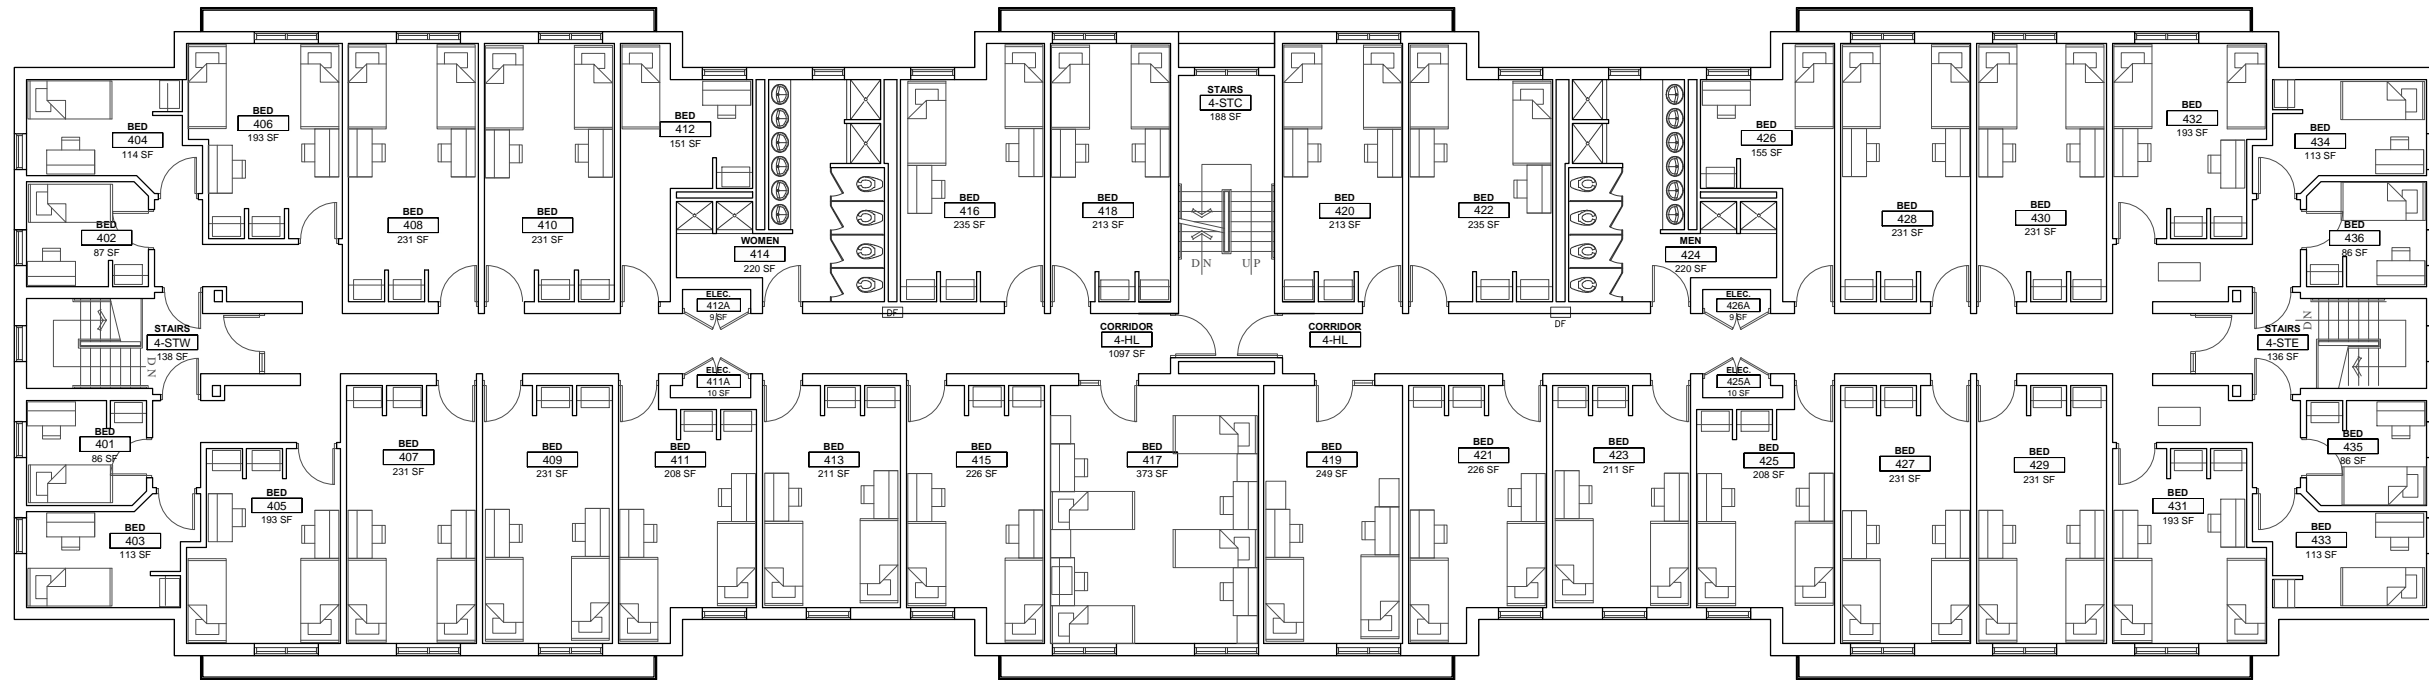

GROSS SF.
FL-00
 10585 SF

TITLE GROUND FLOOR FLOOR PLAN	BUILDING MILLER HALL	SAVED LAST 2018-03-21 NLESSARD
00	FILE MIL_00	SCALE 1/16" = 1'-0"

GROSS SF.
FL-01
 10052 SF

GROSS SF.
FL-02
10028 SF

GROSS SF.
FL-03
 10028 SF

TITLE THIRD FLOOR FLOOR PLAN	BUILDING MILLER HALL	SAVED LAST 2018-03-21 NLESSARD
03	FILE MIL_03	SCALE 1/16" = 1'-0"

GROSS SF.
FL-04
 10028 SF

GROSS SF.
FL-05
 10052 SF