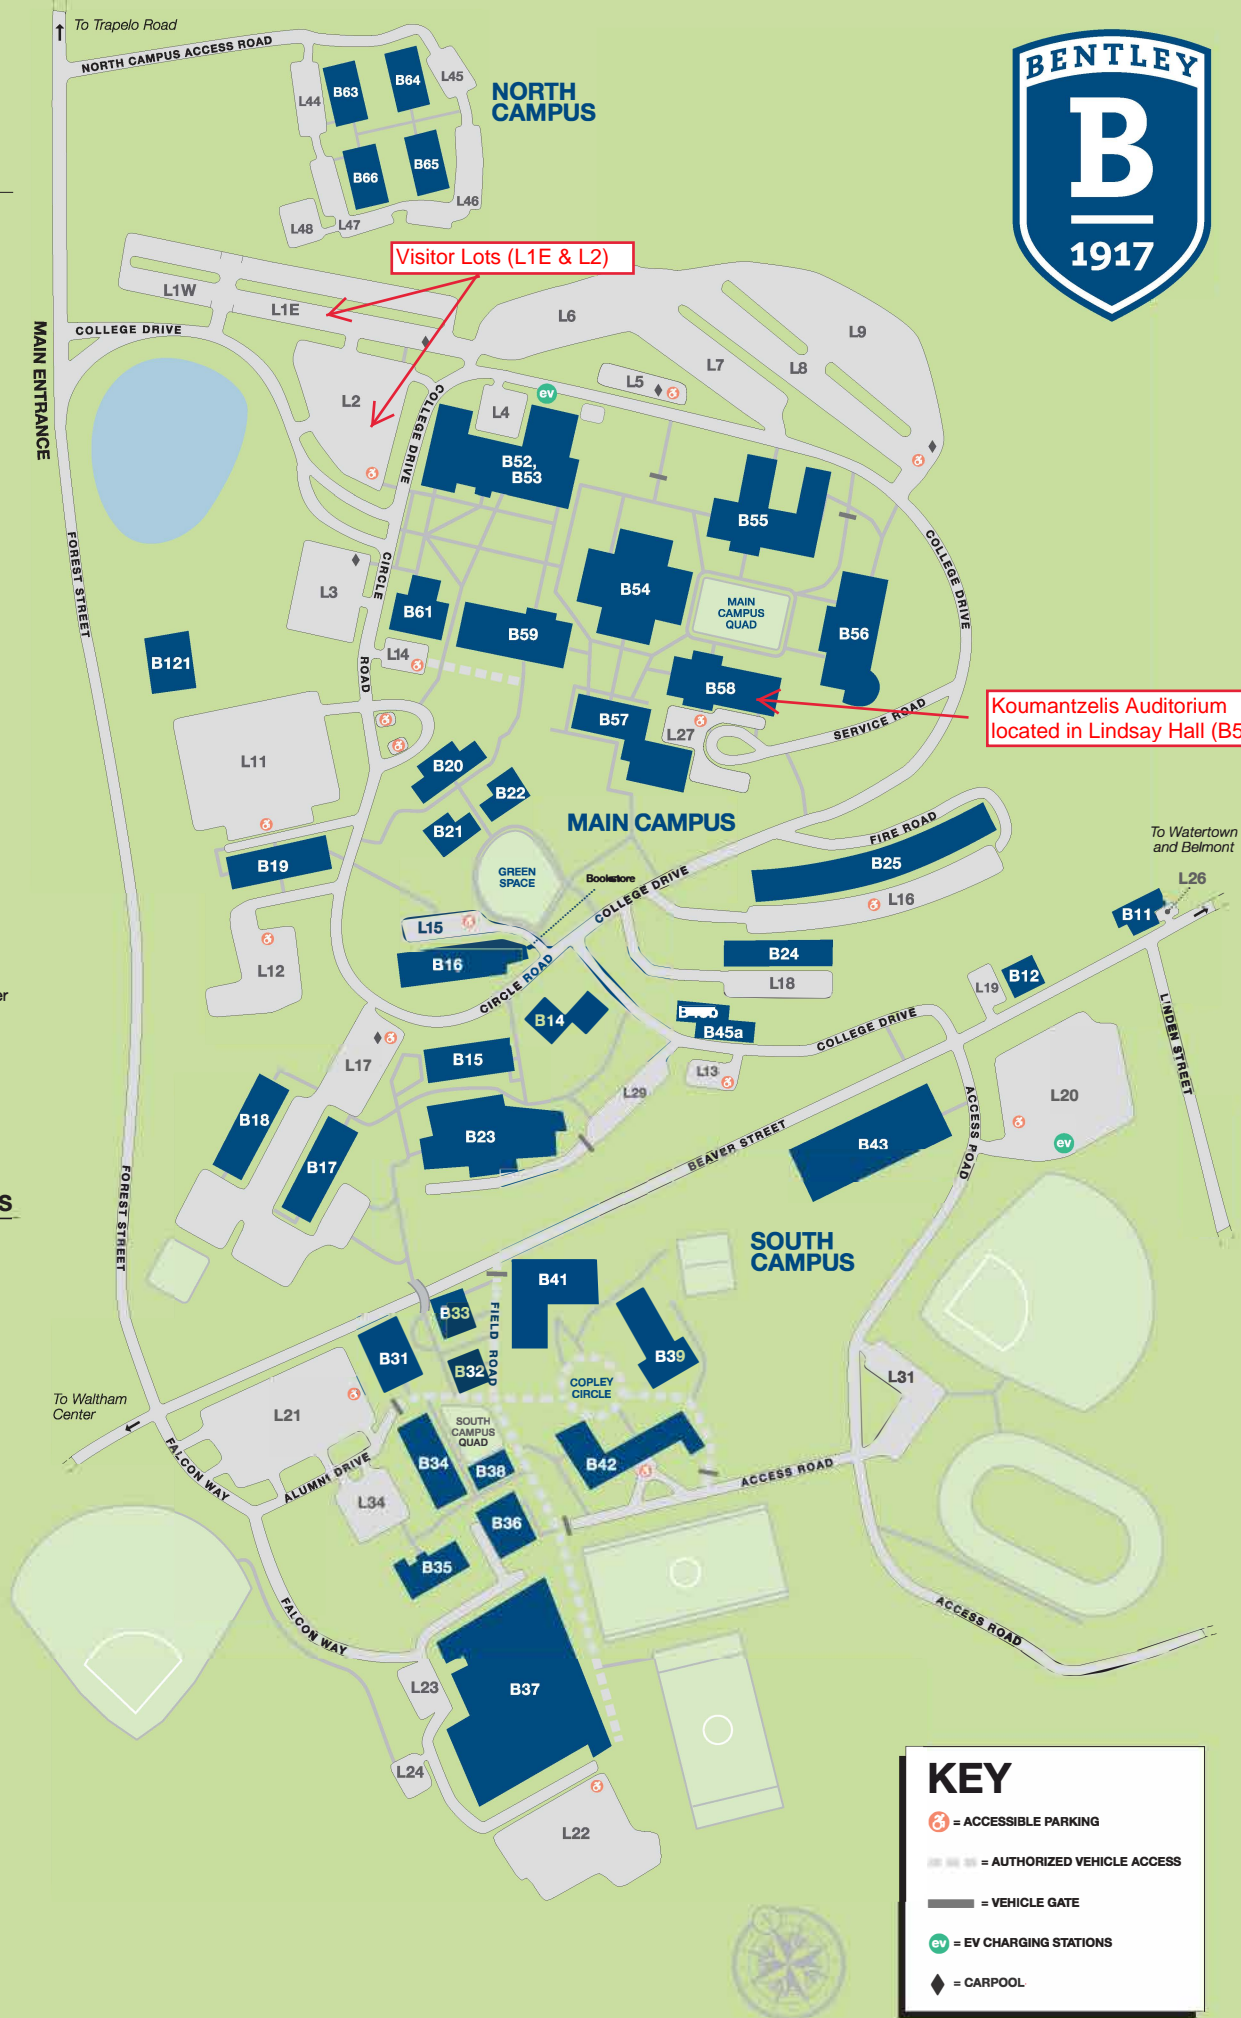

## BUILDINGS

- B11 ..... Harrington House
- B12 ..... Stratton House
- B14 ..... Boylston A and B
- B15 ..... Rhodes Hall
- B16 ..... Collins Hall
- B17 ..... Kresge Hall
- B18 ..... Forest Hall
- B19 ..... Miller Hall
- B20 ..... Falcone North
- B21 ..... Falcone West
- B22 ..... Falcone East
- B23 ..... Student Center
- B24 ..... Slade Hall
- B25 ..... Tree Dorms
- B31 ..... Orchard North
- B32 ..... The Castle
- B33 ..... The Cape
- B34 ..... Orchard South
- B35 ..... Lewis Hall
- B36 ..... Facilities/Receiving
- B37 ..... Dana Athletic Center
- B38 ..... Dovecote
- B39 ..... Copley South
- B41 ..... Copley North
- B42 ..... Fenway Hall
- B43 ..... Arena
- B45a ..... University Police
- B45b ..... Counseling Center and Wellness
- B52/B53 ..... LaCava Center
- B54 ..... Bentley Library
- B55 ..... Morison Hall
- B56 ..... Adamian Academic Center
- B57 ..... Smith Academic Technology Center
- B58 ..... Lindsay Hall
- B59 ..... Jennison Hall
- B61 ..... Rauch Administration Center
- B63 ..... North Campus A
- B64 ..... North Campus B
- B65 ..... North Campus C
- B66 ..... North Campus D
- B121 ..... President's House

### 15-MIN PARKING

- L14\*
- L15\*

### SERVICE/VENDORS

- L4    L20
- L14    L27

### RESIDENTS

- L11    L19    L45
- L12    L21    L46
- L15\*    L22    L47
- L16    L31    L48
- L17    L44

\*Marked spaces only

Visitor Lots (L1E & L2)

Koumantzeli Auditorium located in Lindsay Hall (B58)