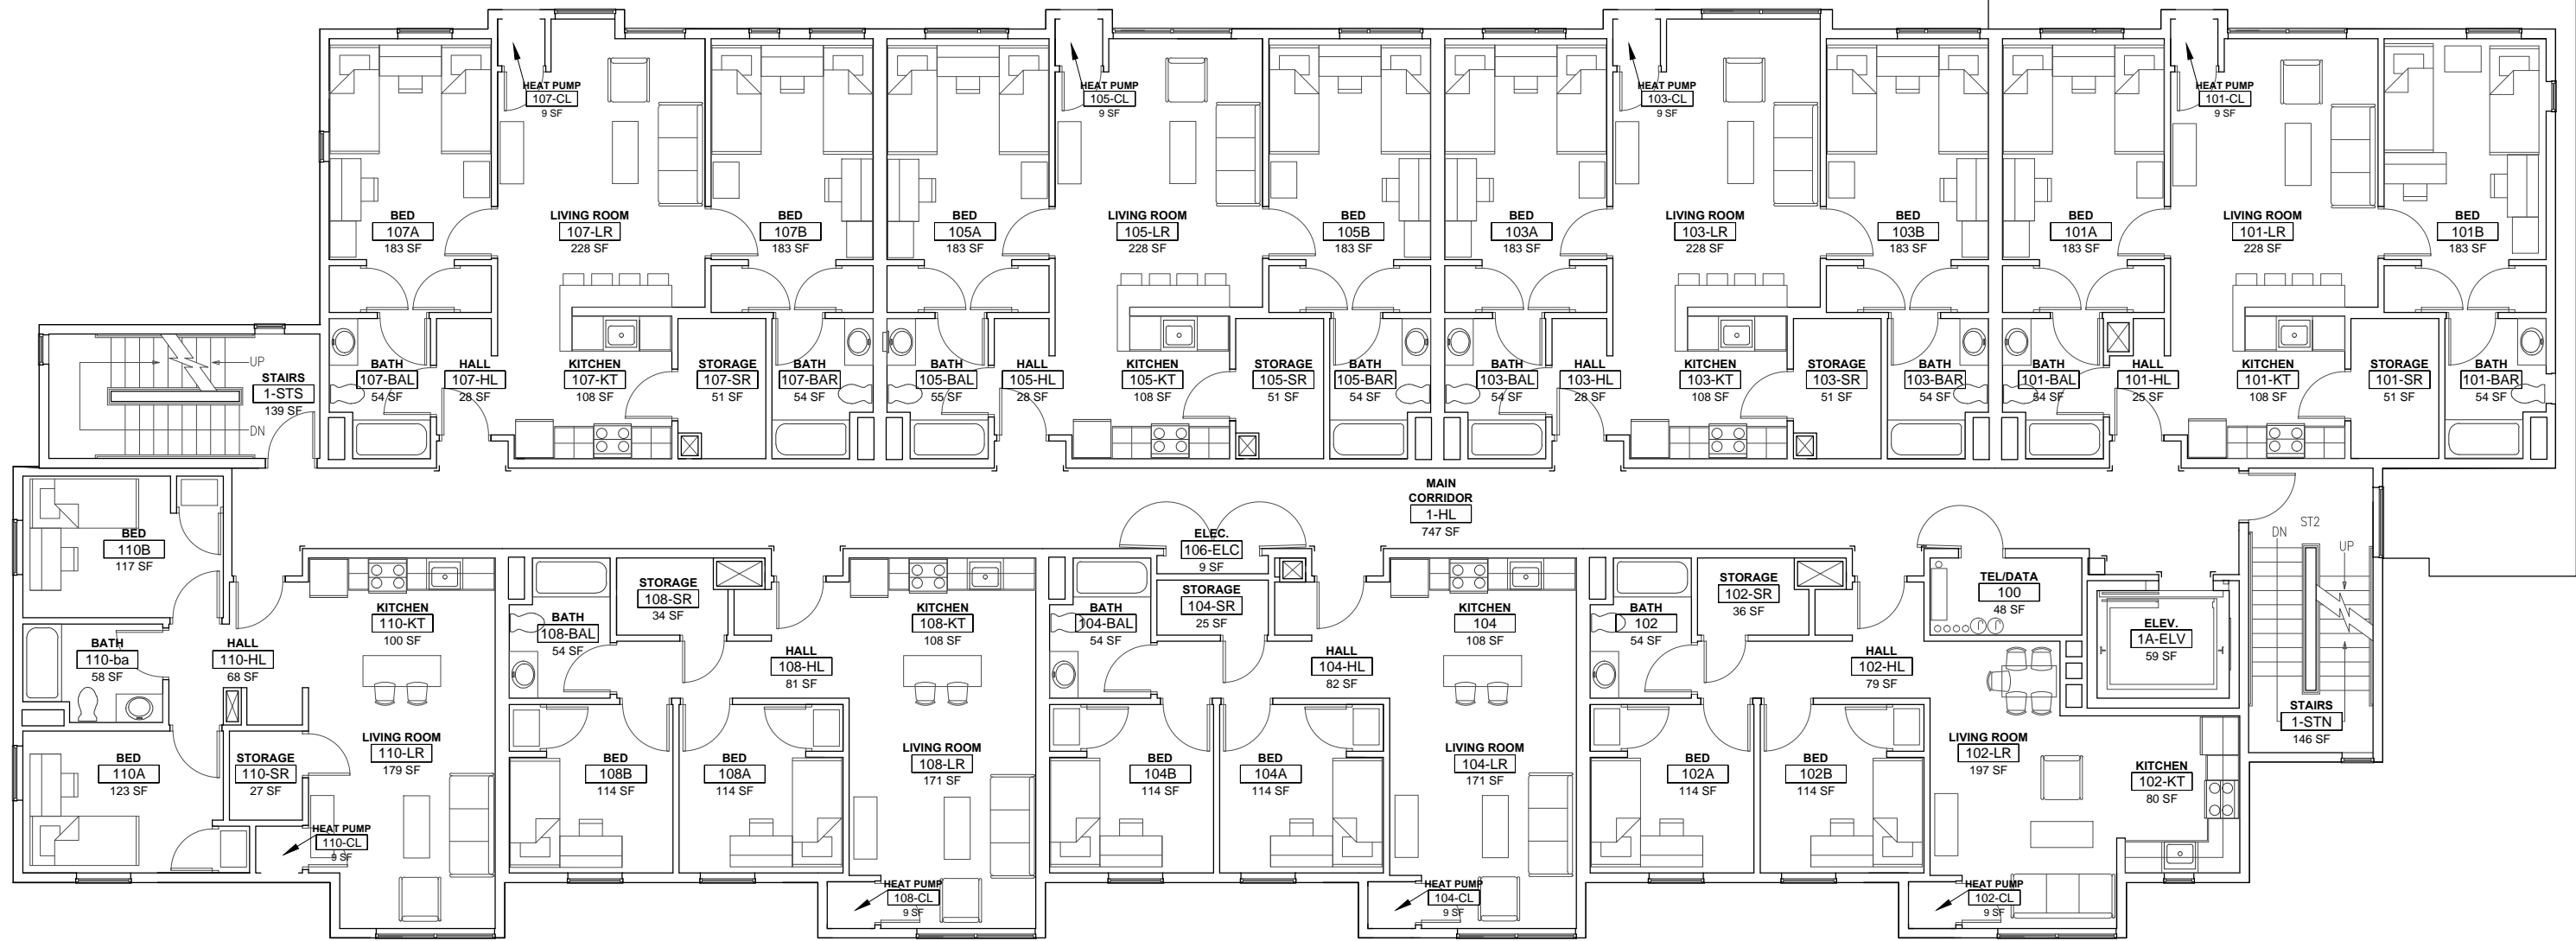

GROSS SF.
FL-00
 8872 SF

GROSS SF.

FL-01

8455 SF

TITLE FIRST FLOOR FLOOR PLAN	BUILDING NORTH CAMPUS C	SAVED LAST 2018-03-21 NLESSARD
01	FILE NOC_01	SCALE 3/32" = 1'-0"

GROSS SF.

FL-02
8532 SF