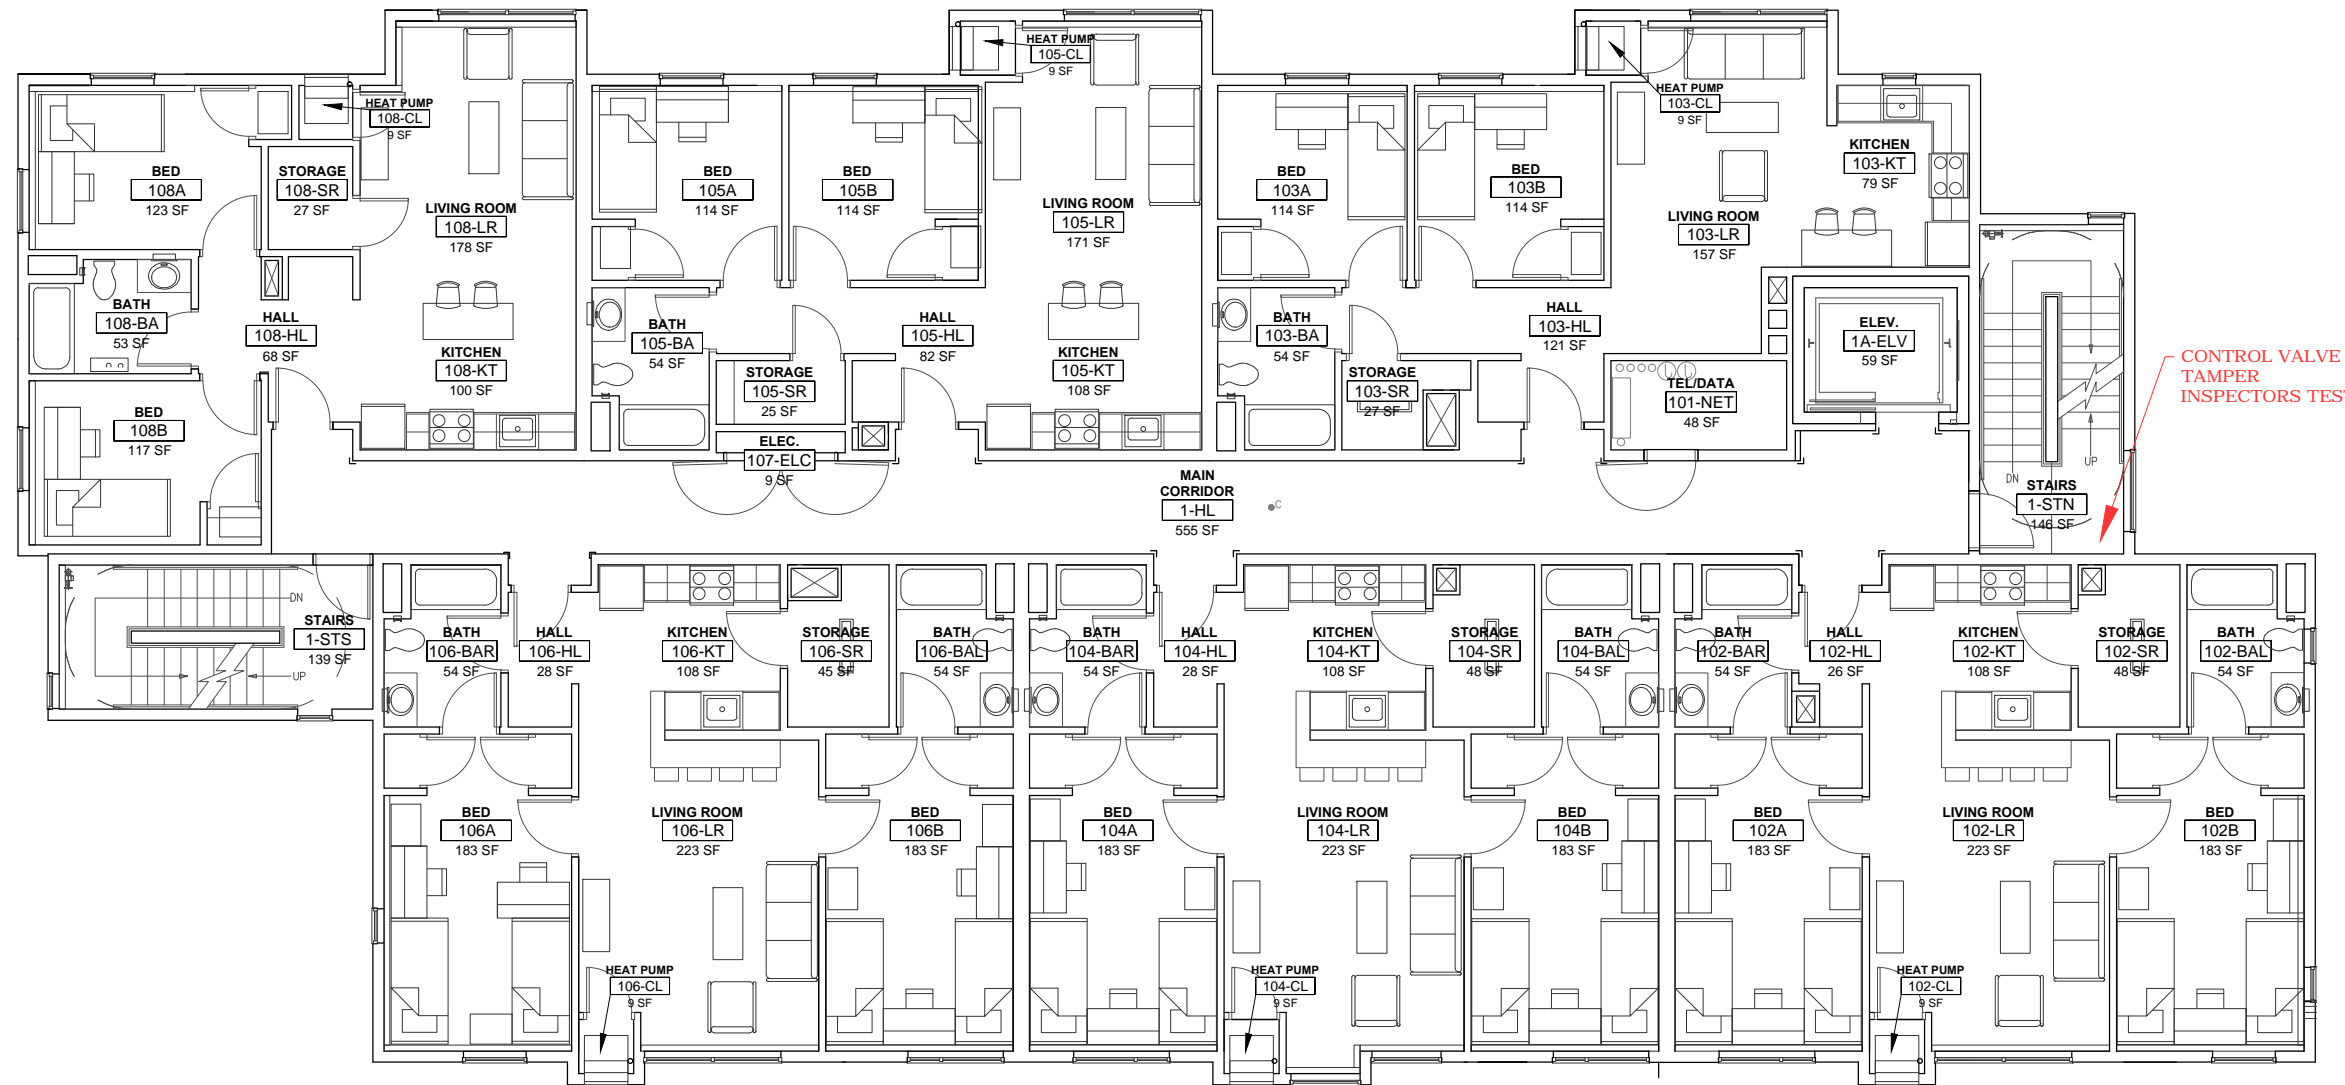

GROSS SF.
FL-00
 6556 SF

SUITE FURNITURE		
COUNT	TYPE	SIZE
18	Bed	38" x 84"
18	Desk	24" x 48"
18	Dresser	20"x 28"
6	Couch	3 Seats
6	Chair (soft)	1 Seat
6	Coffee Table	20" x 48"
6	TV Console	18" x 48"
3	Kitchen Table	24" x 60"

GROSS SF.
FL-01
 6447 SF

SUITE FURNITURE		
COUNT	TYPE	SIZE
18	Bed	38" x 84"
18	Desk	24" x 48"
18	Dresser	20"x 28"
6	Couch	3 Seats
6	Chair (soft)	1 Seat
6	Coffee Table	20" x 48"
6	TV Console	18" x 48"
3	Kitchen Table	24" x 60"

GROSS SF.
FL-02
 6511 SF

SUITE FURNITURE		
COUNT	TYPE	SIZE
18	Bed	38" x 84"
18	Desk	24" x 48"
18	Dresser	20" x 28"
6	Couch	3 Seats
6	Chair (soft)	1 Seat
6	Coffee Table	20" x 48"
6	TV Console	18" x 48"
3	Kitchen Table	24" x 60"