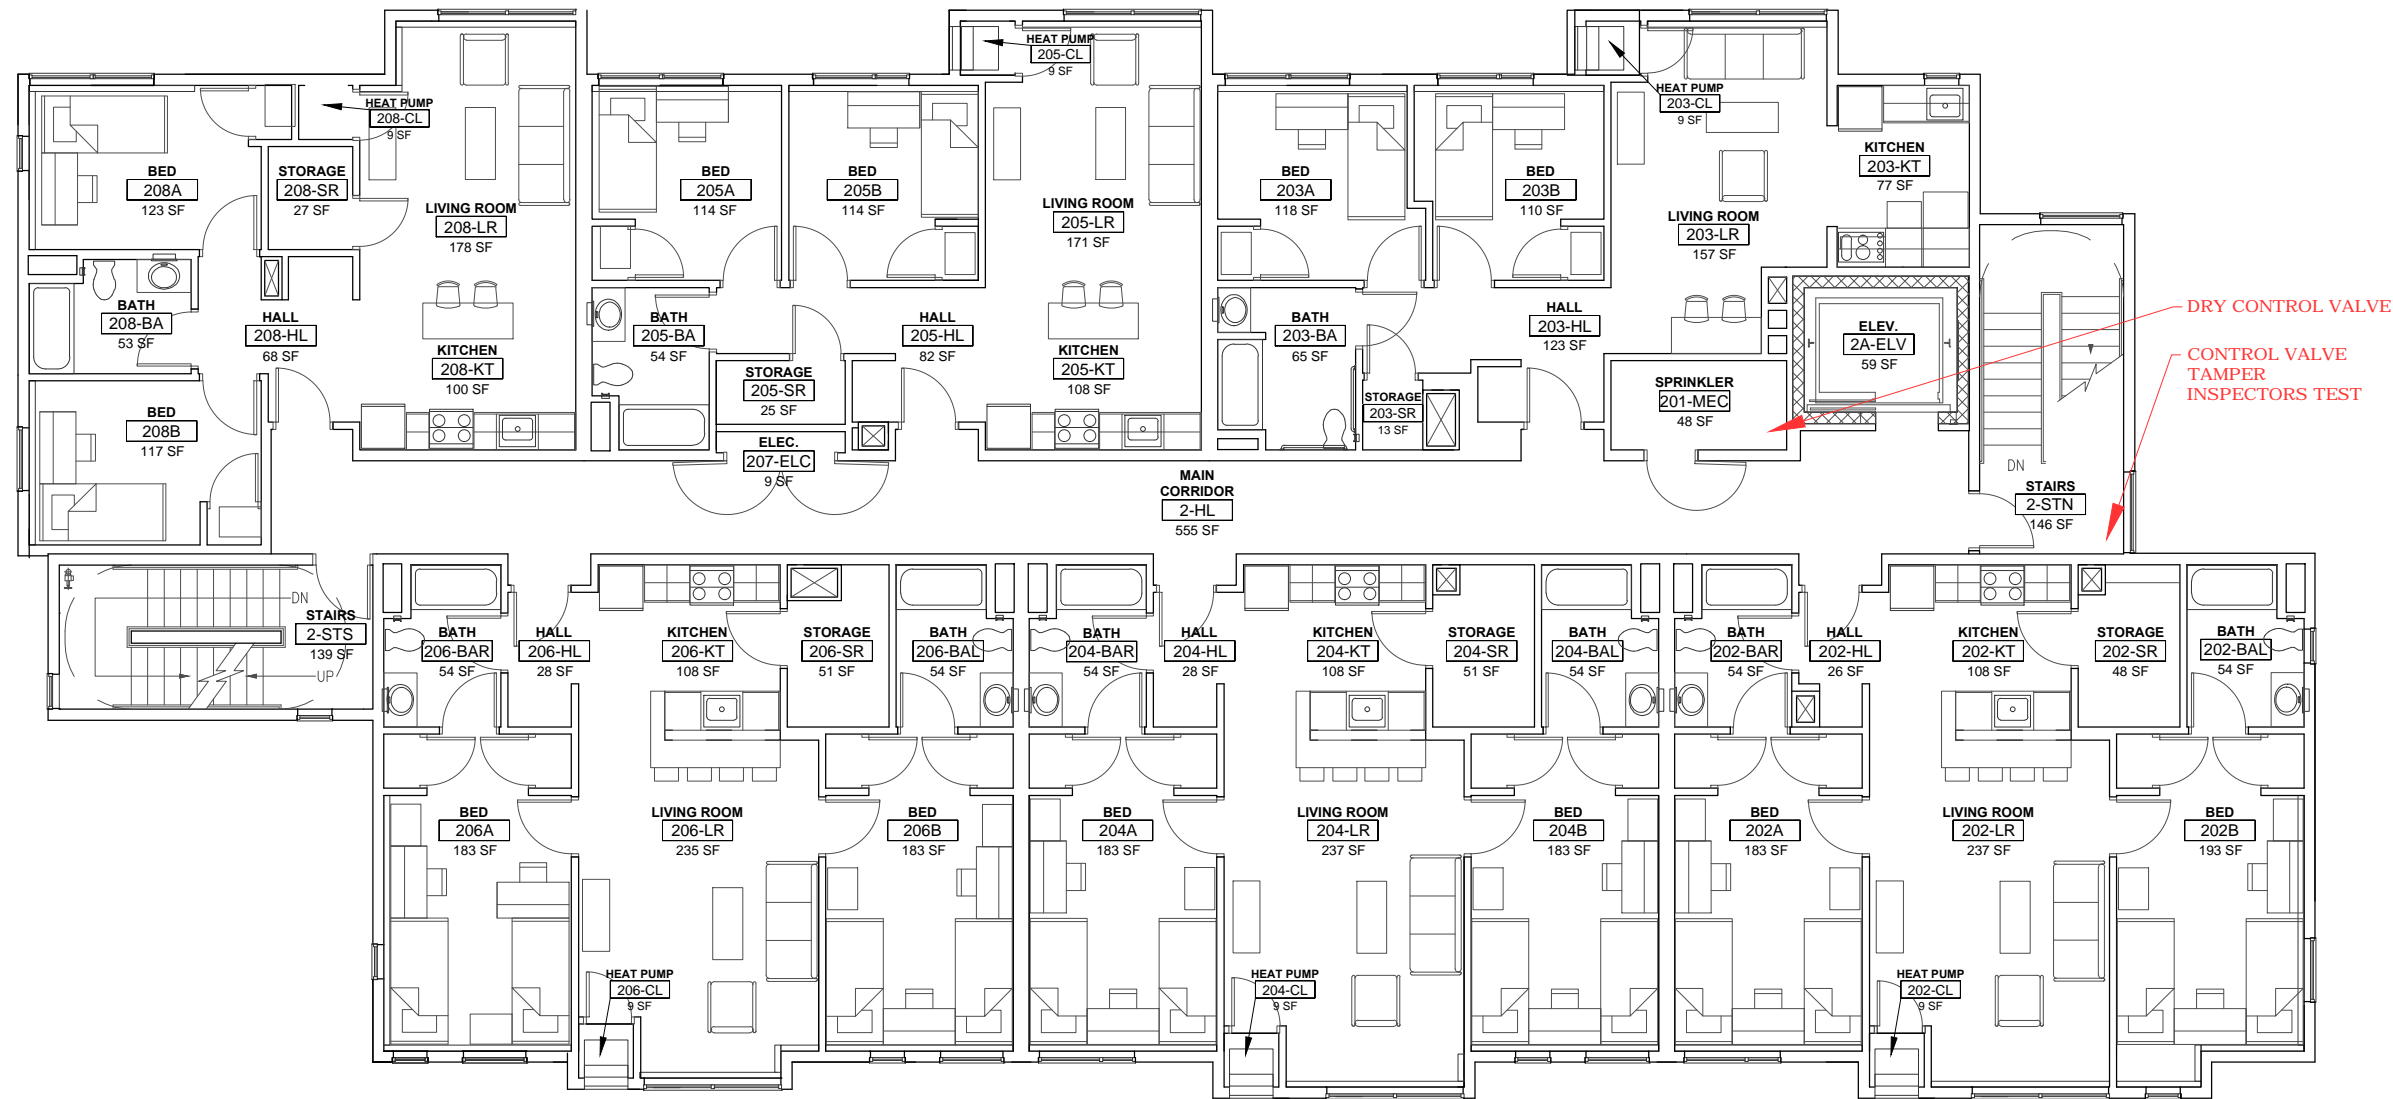

GROSS SF.
FL-00
 6556 SF

SUITE FURNITURE		
COUNT	TYPE	SIZE
18	Bed	38" x 84"
18	Desk	24" x 48"
18	Dresser	20"x 28"
6	Couch	3 Seats
6	Chair (soft)	1 Seat
6	Coffee Table	20" x 48"
6	TV Console	18" x 48"
3	Kitchen Table	24" x 60"

GROSS SF.
FL-01
 6447 SF

SUITE FURNITURE		
COUNT	TYPE	SIZE
18	Bed	38" x 84"
18	Desk	24" x 48"
18	Dresser	20"x 28"
6	Couch	3 Seats
6	Chair (soft)	1 Seat
6	Coffee Table	20" x 48"
6	TV Console	18" x 48"
3	Kitchen Table	24" x 60"

GROSS SF.
FL-02
 6511 SF

SUITE FURNITURE		
COUNT	TYPE	SIZE
18	Bed	38" x 84"
18	Desk	24" x 48"
18	Dresser	20" x 28"
6	Couch	3 Seats
6	Chair (soft)	1 Seat
6	Coffee Table	20" x 48"
6	TV Console	18" x 48"
3	Kitchen Table	24" x 60"